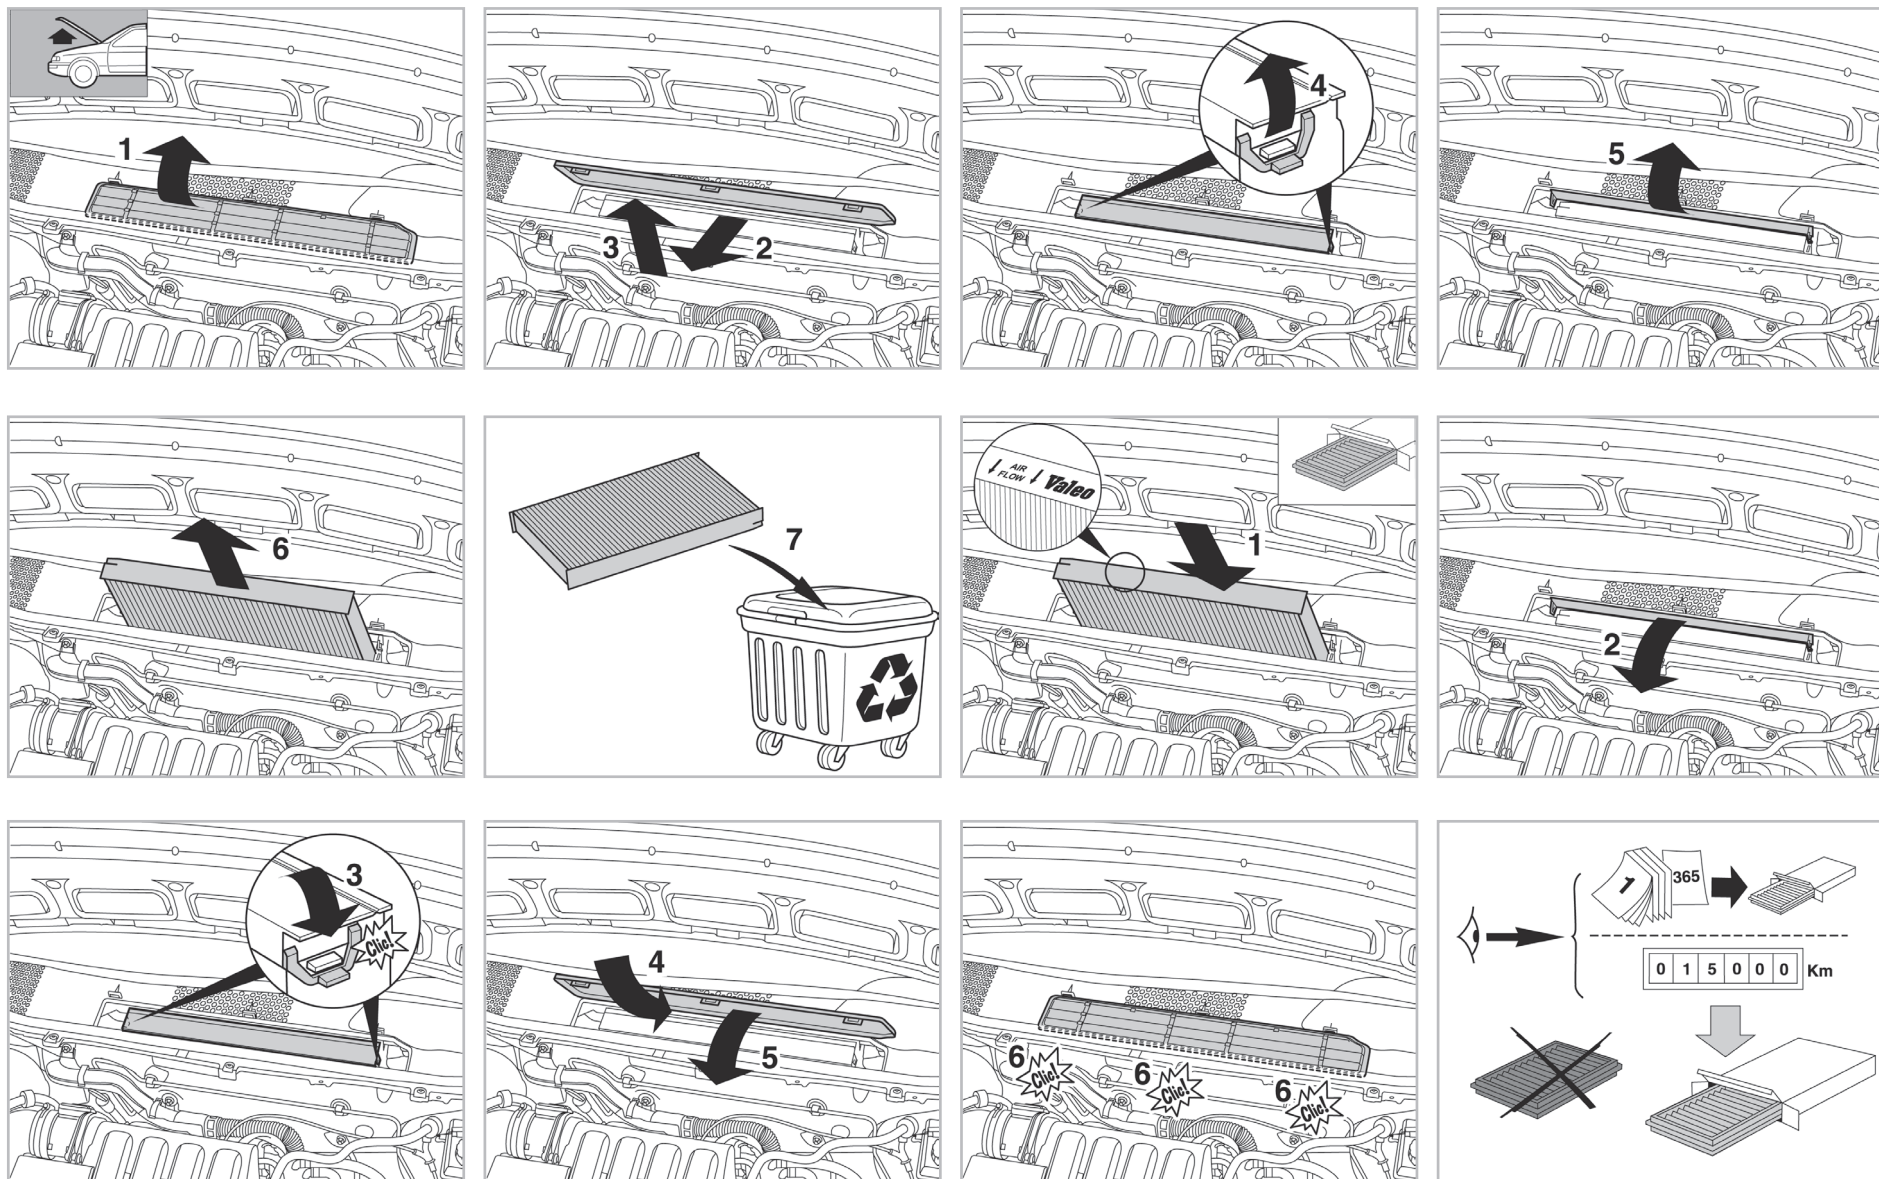

COMFORT

particle filter

715506

FH421

PA

WANT TO KNOW MORE?

www.valeo-techassist.com

FOR
MERCEDES

A CLASS (169) A/C+/- (07/04 >) / B CLASS (245) A+ (03/05 >)

Valeo Service - Société par Actions Simplifiée - Capital de 12 900 000 € - 70, rue Pleyel, 93285 Saint-Denis Cedex - France - B 306 486 408 RCS Bobigny